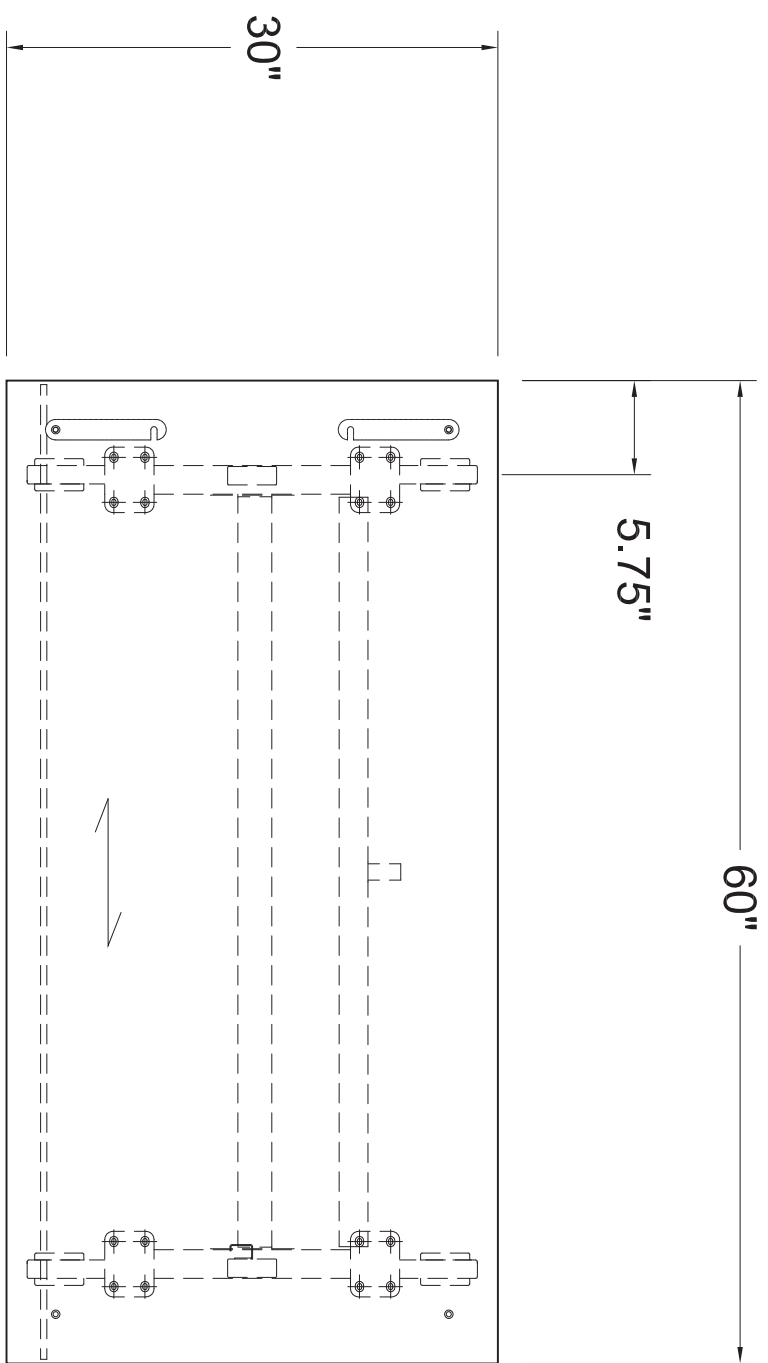

PLAN VIEW
60" x 30" METRONOME FLIP TOP TABLE

THIS DRAWING IS CONFIDENTIAL AND PROPRIETARY. NO PART OF THIS DRAWING MAY BE COPIED, DISCLOSED TO ANY THIRD PARTY OR USED FOR ANY PURPOSE WITHOUT THE EXPRESS WRITTEN AUTHORIZATION OF NIENKAMPER FURNITURE & ACCESSORIES